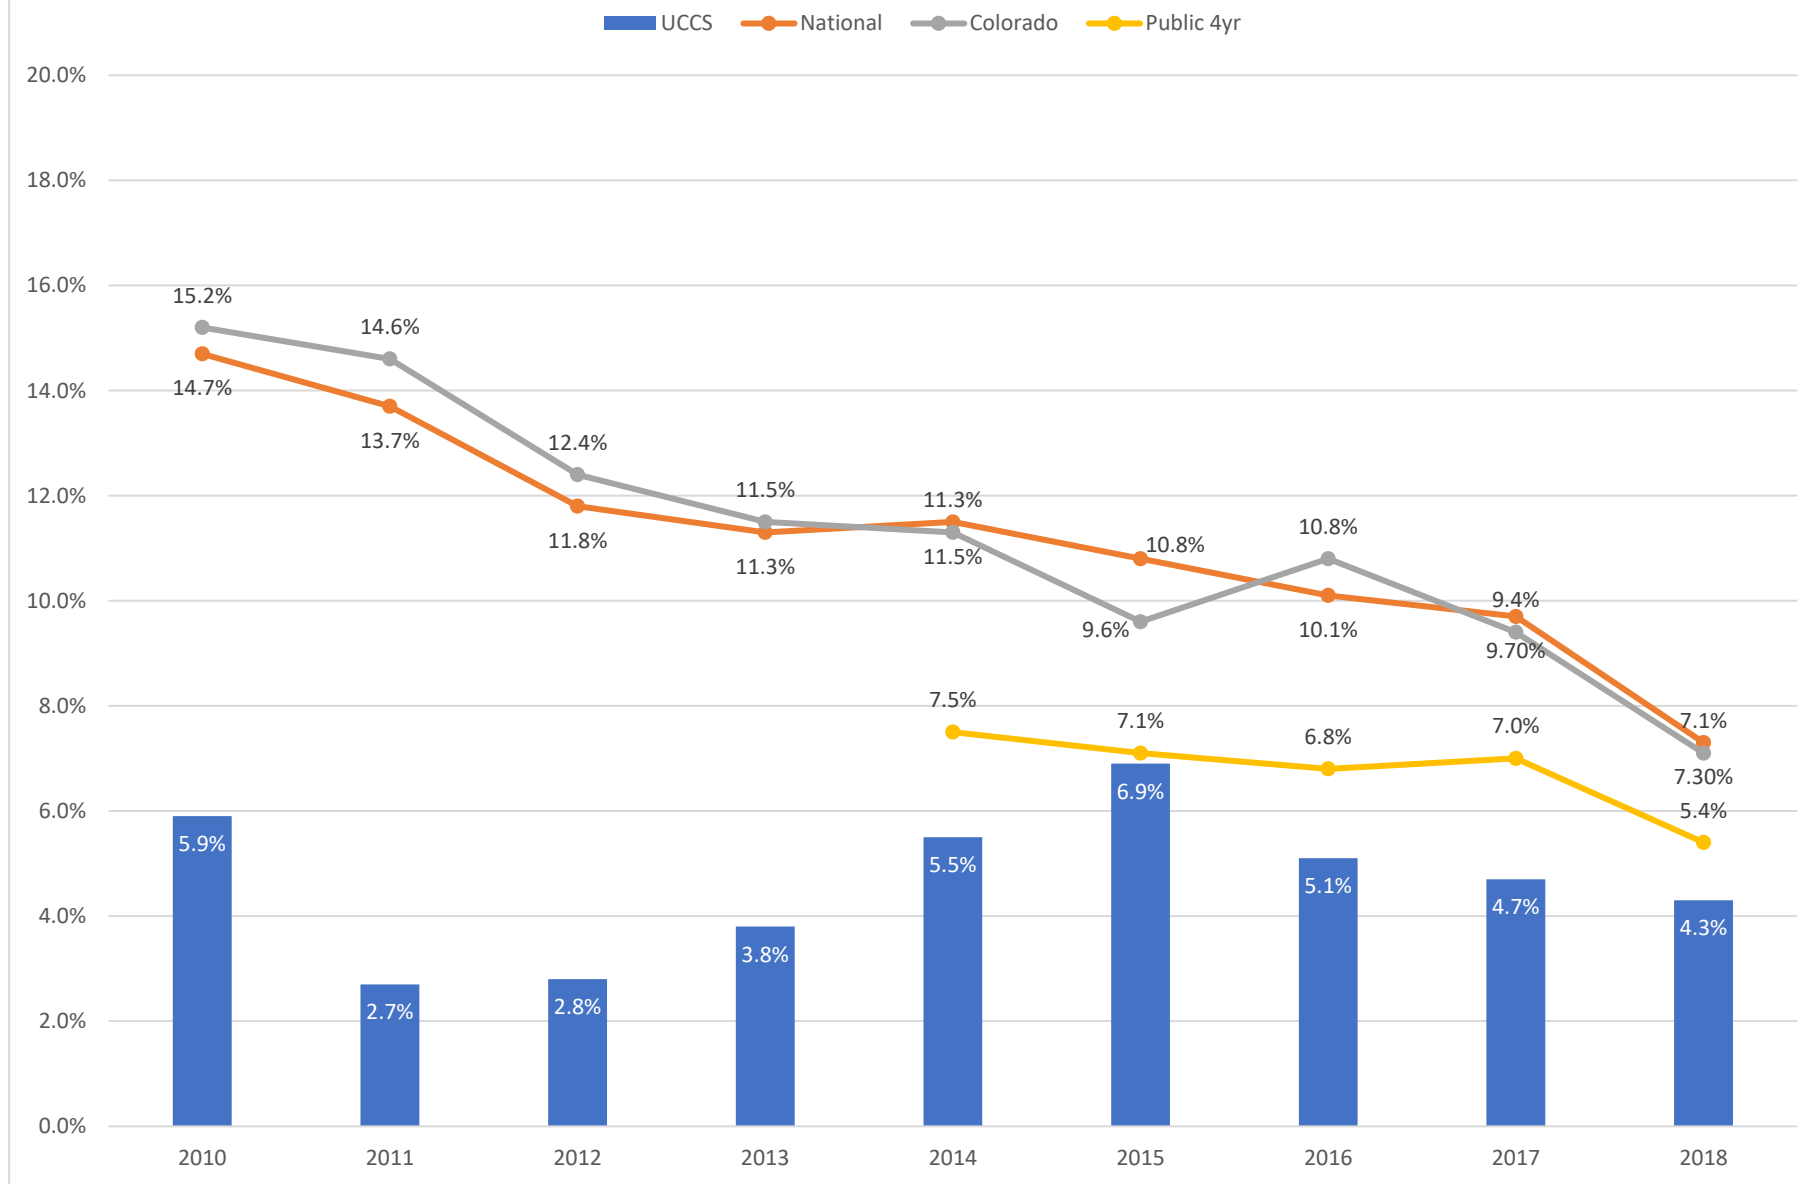

University of Colorado Colorado Springs Cohort Default Rates

Source: U.S. Department of Education Federal Student Aid at <https://www2.ed.gov/offices/OSFAP/defaultmanagement/cdr.html>