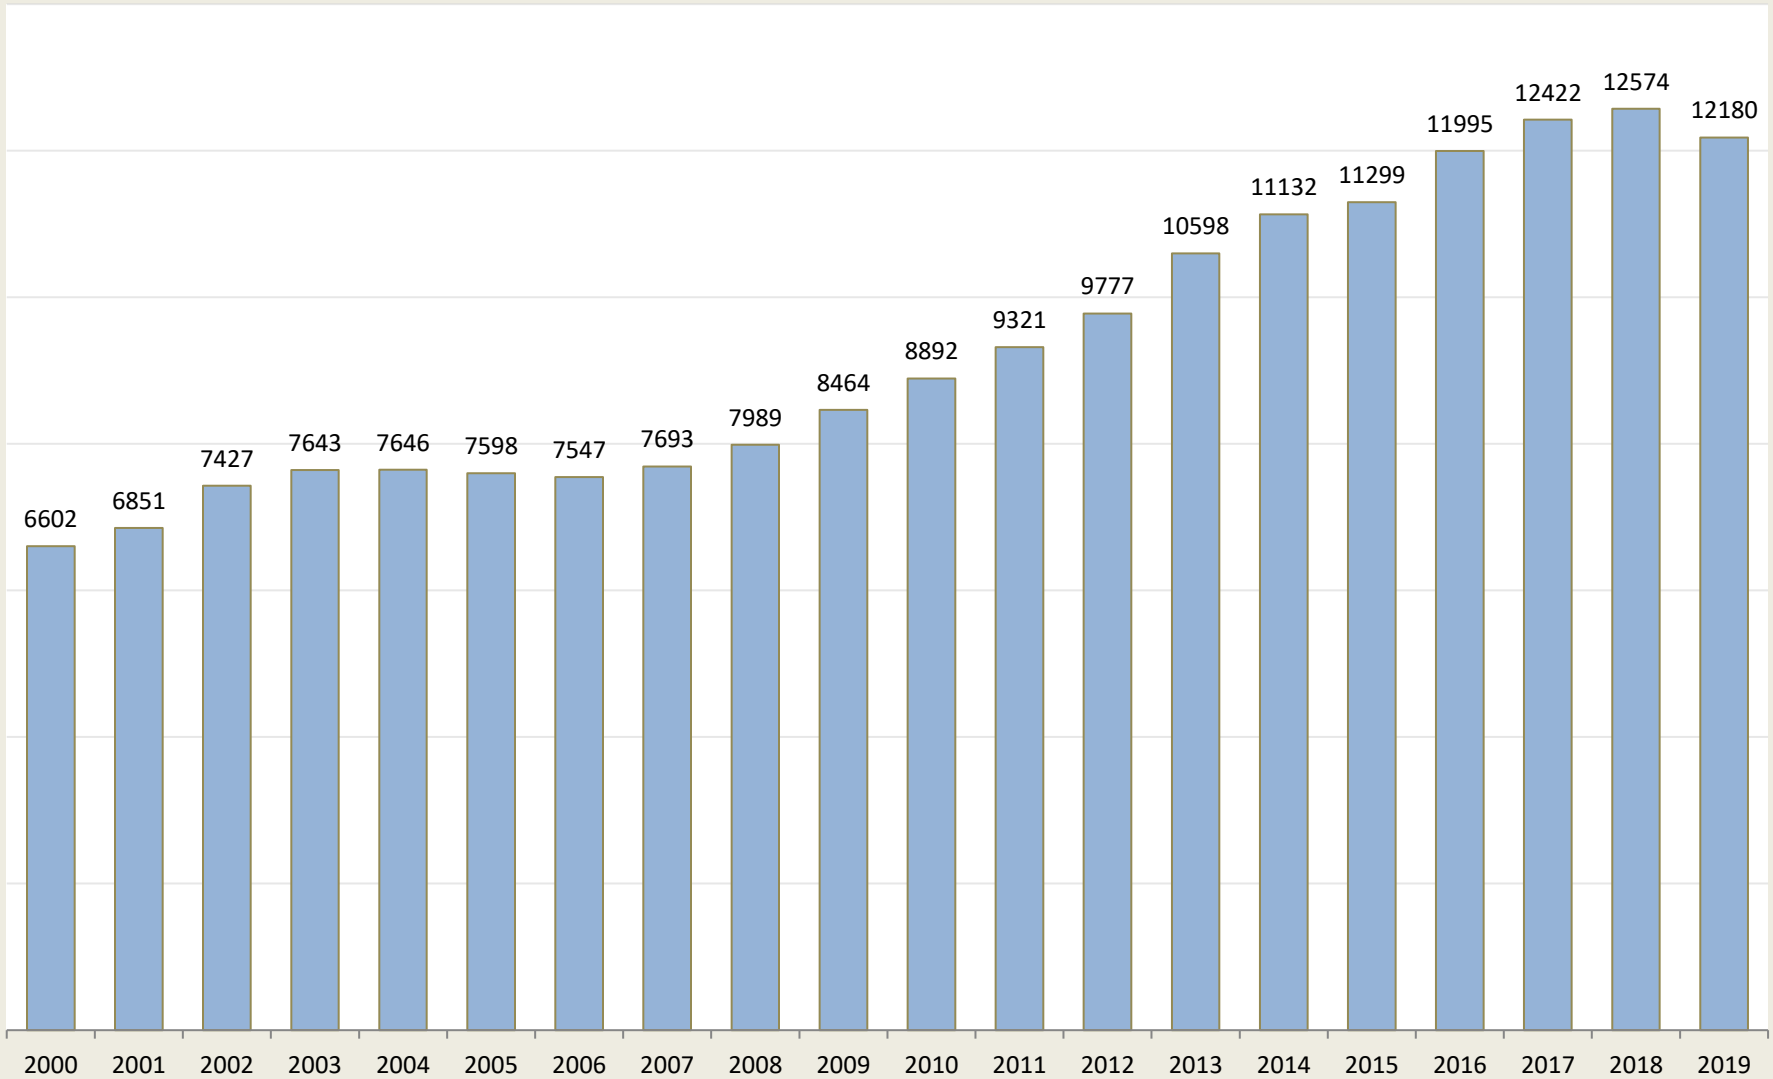

University of Colorado Colorado Springs

Fall Enrollment

(end of term unless specified)

University of Colorado Colorado Springs Student Enrollment Fall End of Term

University of Colorado Colorado Springs Student Enrollment Fall Census

Graduate Career Enrollment vs Total Enrollment

Fall End of Term (unless specified)