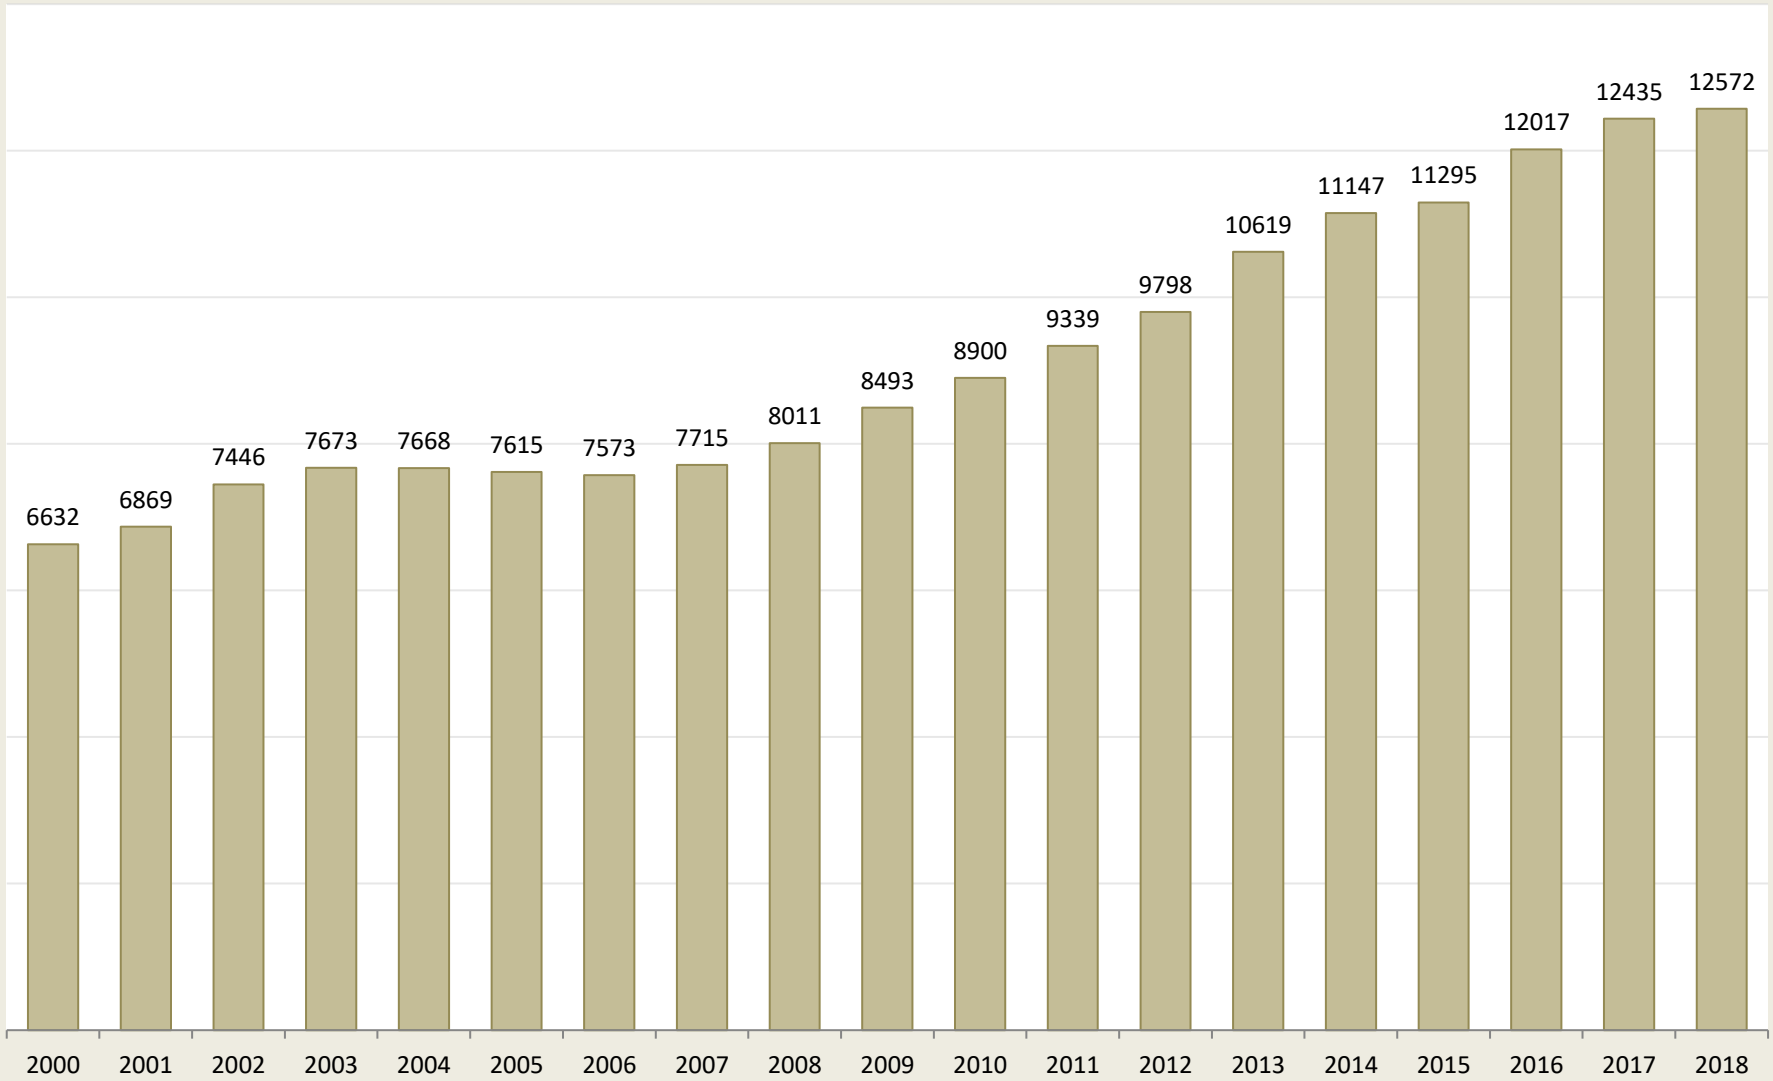

University of Colorado Colorado Springs

Fall Enrollment

(end of term unless specified)

University of Colorado Colorado Springs Student Enrollment Fall End of Term

University of Colorado Colorado Springs Student Enrollment Fall Census

Graduate Career Enrollment vs Total Enrollment

Fall End of Term (unless specified)